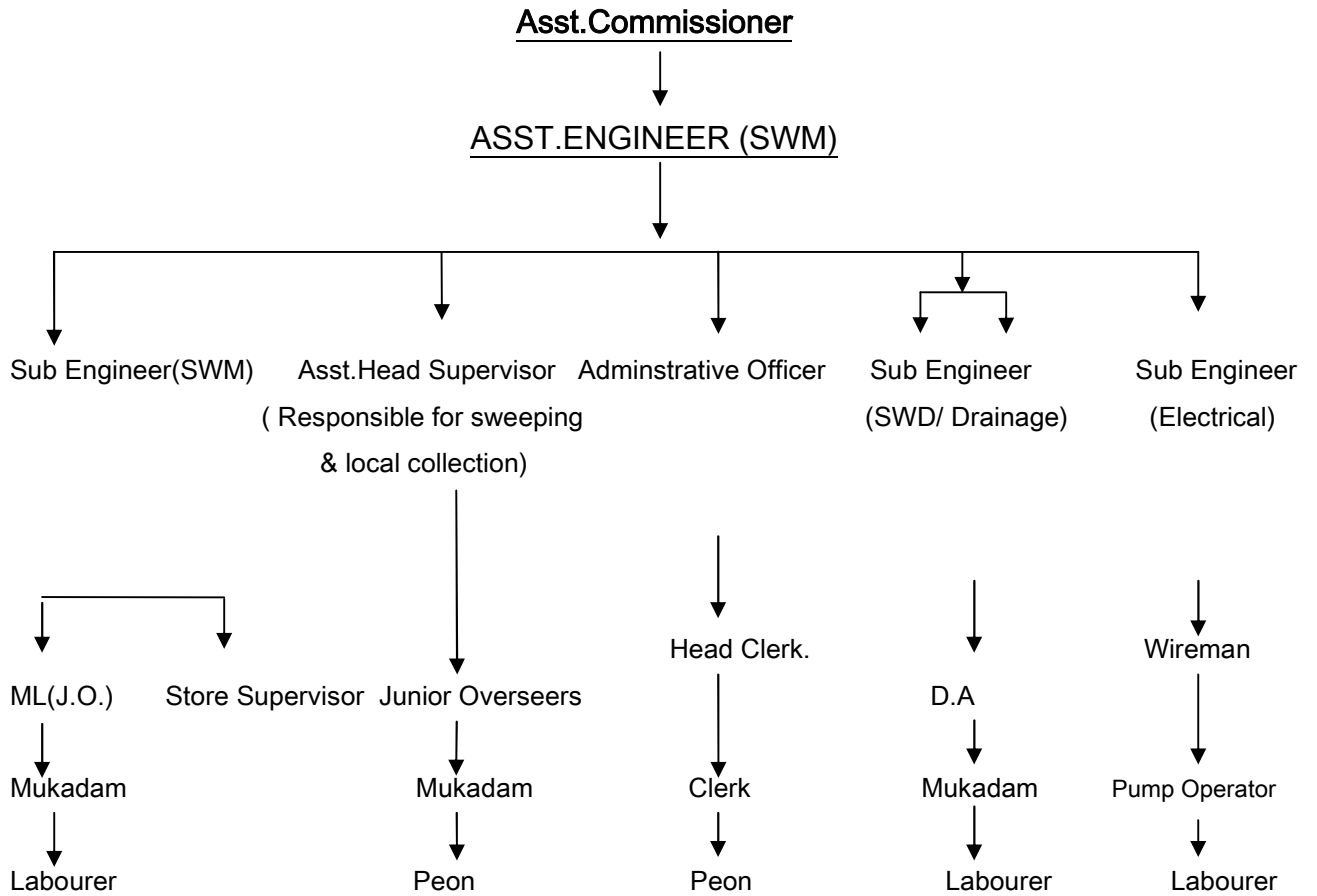

BRIHANMUMBAI MAHANAGARPALIKA
SOLID WASTE MANAGEMENT, C Ward

SECTION 4 (1) (b) (ii)

The powers & duties of officers and employees in the office of Assistant Engineer (SWM)

A

Sr. No.	Designation	Powers-Financial	Under which legislation / rules / orders / GRs	Remarks
1	Assistant Engineer (SWM)	Rs.500/-	As per the circular no: CA/FRD//48, dated : 31/01/2013	
2	Sub Engineer (SWM)	Nil		
3	Asst.head supervisor	Nil		
4	Supervisor	Nil		

B

Sr. No.	Designation	Powers Administrative	Under which legislation / rules / orders / GRs	Remarks
1	Assistant Engineer (SWM)	Nil		
2	Sub Engineer	Nil		
3	Asst.Head supervisor	Nil		
4	Supervisor	Nil